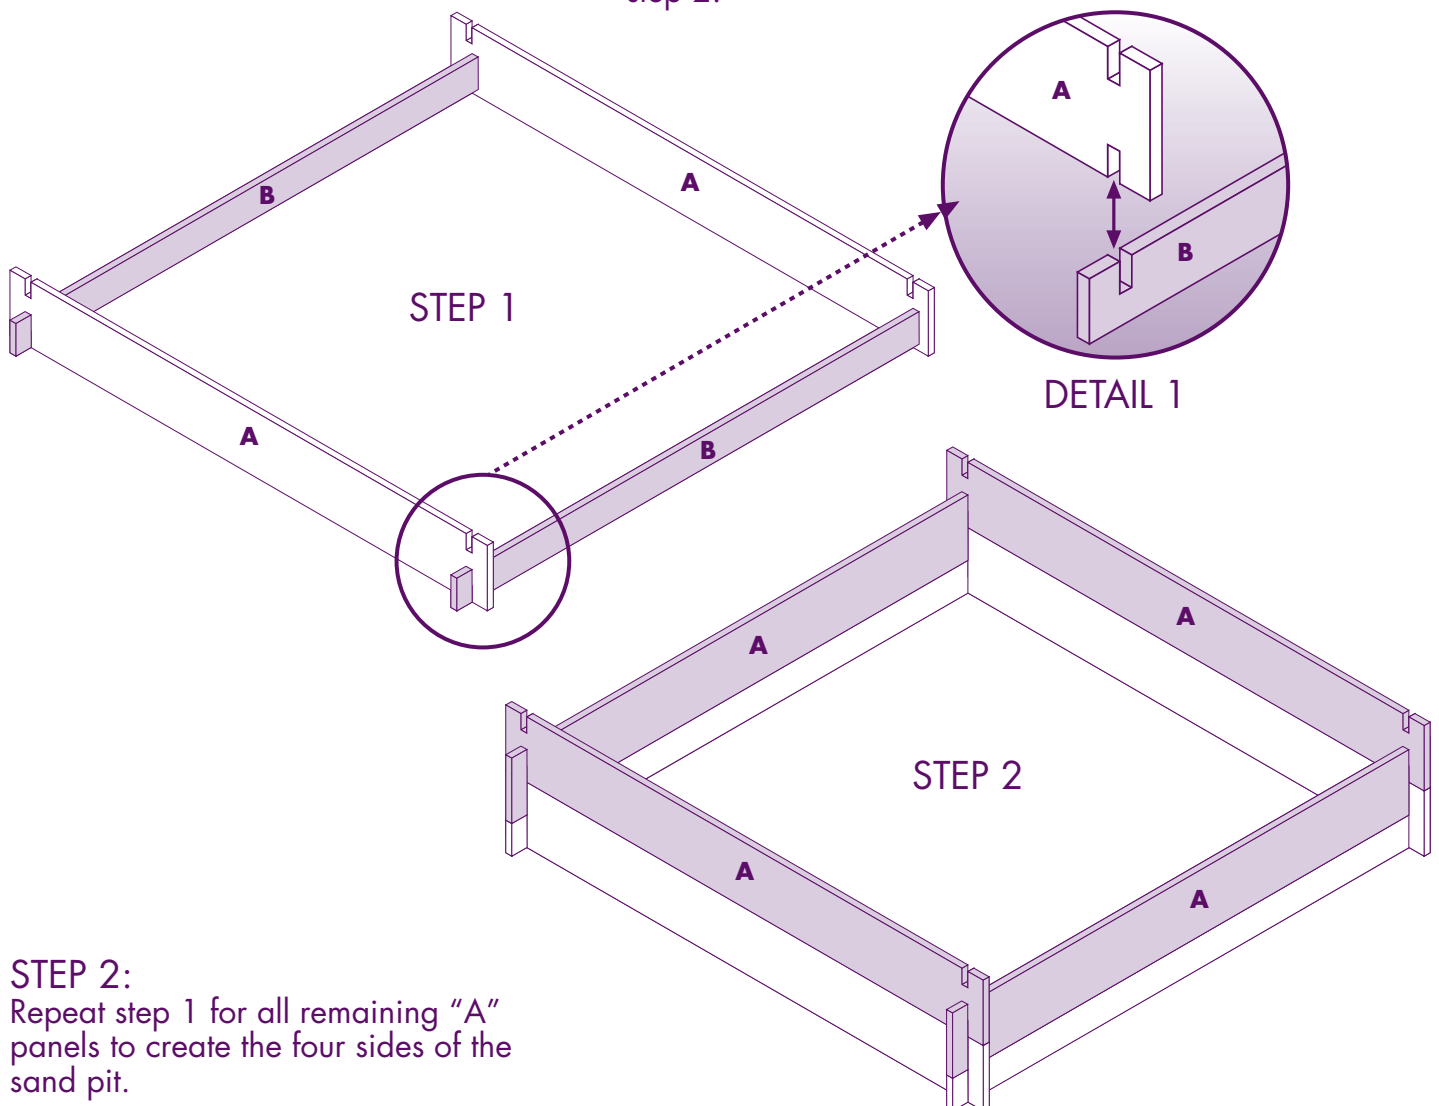

Children's Square Sandpit

STEP-BY STEP ASSEMBLY INSTRUCTIONS

Contents:

6x "A" Panels

4x "B" Panels

2x "C" Panels

12x 35mm Screws

1x Weed Suppressant Lining
(Ground-Cover)

www.plumproducts.com
Customer Helpline 0844 880 5302
72 High Street, Horsell,
Woking, Surrey GU21 4SZ

(PLEASE RETAIN THESE DETAILS
FOR FUTURE REFERENCE)

STEP 1:

Slot two "A" panels into two "B" panels by sliding cut-outs into one another (Detail 1) and push down to secure firmly. Note: Ensure the sand pit base is perfectly square prior to step 2.

STEP 2:

Repeat step 1 for all remaining "A" panels to create the four sides of the sand pit.

CAUTION: WOOD PRODUCTS MAY PRODUCE SPLINTERS, SO CARE SHOULD BE EXERCISED DURING ASSEMBLY.

STEP 3:
To complete the sandpit, slot the last two "B" panels into two "A" panels.

STEP 4

STEP 4:
Screw seats "C" to sides through pre-drilled holes (Detail 2) using six 35mm screws per seat.

STEP 5:
Place sandpit on top of ground-cover on level ground. Fill with sand.

Keep your sandpit safe for the children