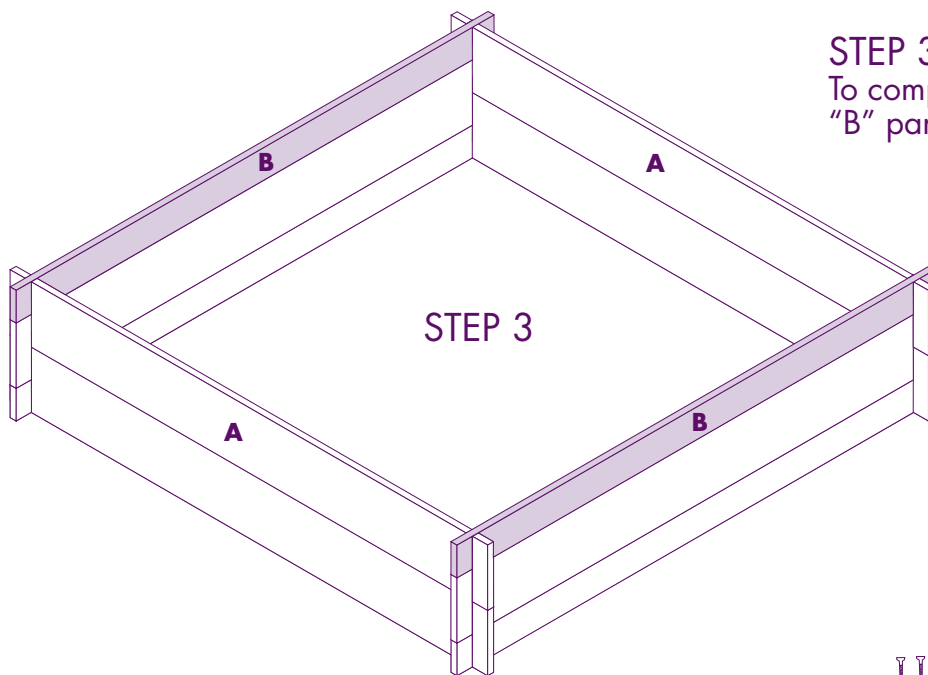

Children's Square Sandpit

STEP-BY STEP ASSEMBLY INSTRUCTIONS

Contents:

6x "A" Panels

4x "B" Panels

2x "C" Panels

12x 35mm Screws

1x Weed Suppressant Lining
(Ground-Cover)

www.plumproducts.com
Customer Helpline 0844 880 5302
72 High Street, Horsell,
Woking, Surrey GU21 4SZ

(PLEASE RETAIN THESE DETAILS
FOR FUTURE REFERENCE)

STEP 1:

Slot two "A" panels into two "B" panels by sliding cut-outs into one another (Detail 1) and push down to secure firmly. Note: Ensure the sand pit base is perfectly square prior to step 2.

STEP 2:

Repeat step 1 for all remaining "A" panels to create the four sides of the sand pit.

CAUTION: WOOD PRODUCTS MAY PRODUCE SPLINTERS, SO CARE SHOULD BE EXERCISED DURING ASSEMBLY.

STEP 3:
To complete the sandpit, slot the last two "B" panels into two "A" panels.

STEP 4

STEP 4:
Screw seats "C" to sides through pre-drilled holes (Detail 2) using six 35mm screws per seat.

STEP 5:
Place sandpit on top of ground-cover on level ground. Fill with sand.

Keep your sandpit safe for the children